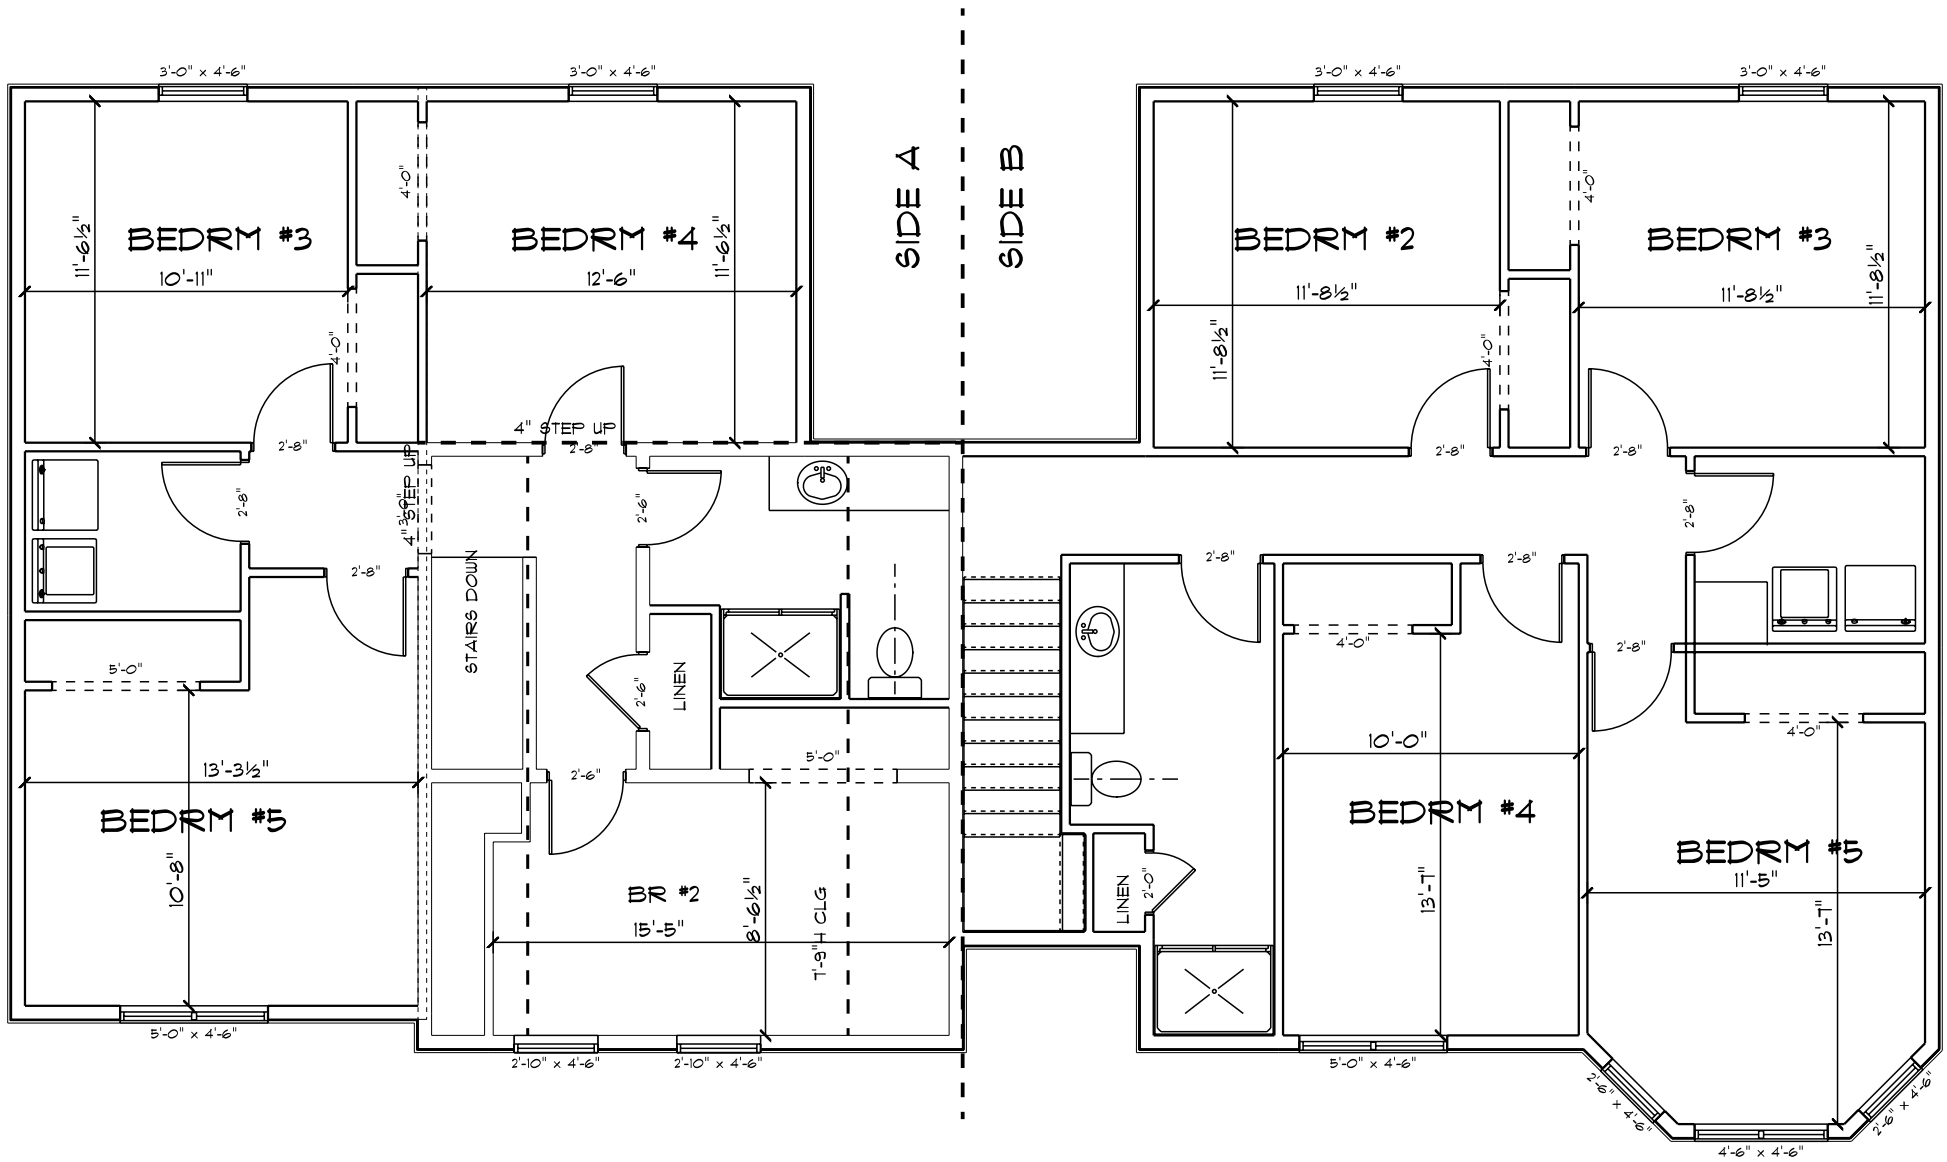

AREAS:
 1ST FLOOR= 970 SF
 2ND FLOOR= 970
 TOTAL= 1940 SF

361 Scott

AREAS:
 1ST FLOOR= 1016 SF
 2ND FLOOR= 1016 SF
 TOTAL= 2032 SF

365 Scott

361 SCOTT ST- SECOND FLOOR